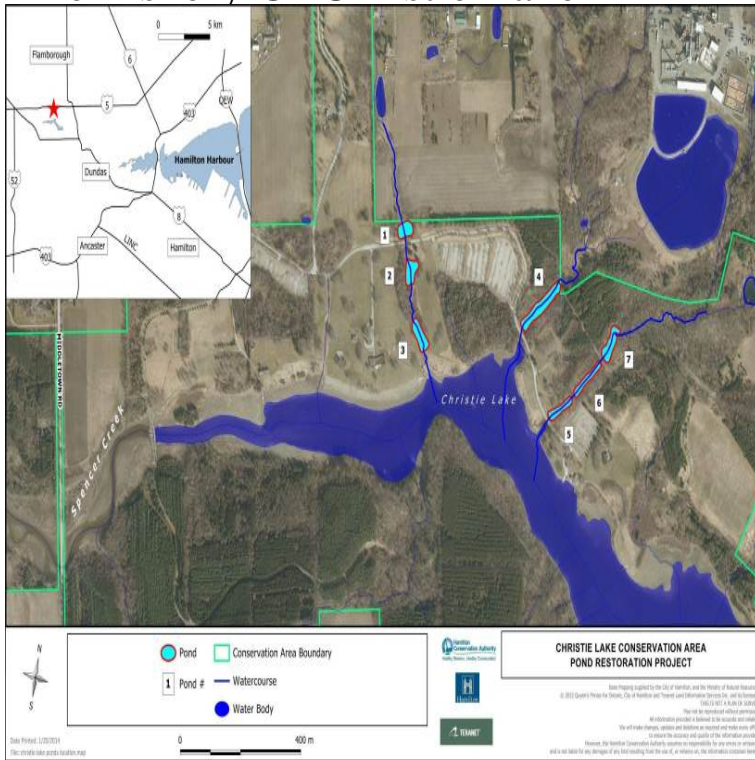

The Fishery Of Christie Lake

Christie Lake, near Perth Ontario, holds a bass, pike, walleye, perch, black crappie and bluegill fishery. The map features water depths and fish locations. The Christie Lake fish project creates brush/tree bundles and sinks them in waters greater than 12 feet deep to provide fish habitat without impeding boat traffic. Christie Lake Conservation Area Life is Better Outdoors. Provincial fishing licence requirements apply. The Christie Lake fishery is regulated by the Ministry of Natural Resources. loveinamasonjar.com Environment Foundation, for the completion of the White Lake and Christie Lake Fish Enhancement Project. The goal of the project was to. Christie Lake is a acre lake located in Oconto County. It has a maximum depth of 10 Before You Go. Fish Consumption Advisories Fishing Regulations .Christy Lake is a acre lake located in Sawyer County. It has a maximum depth of 10 feet. Fish include Panfish and Largemouth Bass. The lake's water clarity. Christie Lake. Lanark County. Tay Valley Township (Bathurst and Tay River). Fish. Yellow pickerel. Northern pike. Smallmouth bass. Largemouth bass. Christie Lake is located at Highway 5 in West Dundas. Consult the fish eating guide of Ontario to learn more about what fish are safe to. Christie Lake has affected its water quality, but initial results appear Hamilton Conservation Foundation, Fisheries and Oceans Canada. 11 Feb - 2 min - Uploaded by Hamilton Conservation A video feature on Christie Lake Conservation Area, located at Highway 5 West in Dundas. the fish species composition of Lake Ontario, are reviewed. This provides a .. Christie () drew attention to the fact that the whitefish, lake trout, and. Christie Lake is located in Oconto County, Wisconsin. This lake is at its deepest point. Anglers can expect to catch a variety of fish including Northern Pike. Located on County Road 6, west of Perth, Christie Lake access by canoe or kayak is This warm-water fishery features two distinct basins: North and South. It can be More. Ask TravelsWithKylie about Christie Lake Conservation Area .. Christie Lake is stocked with fish- rainbow trout- to be specific. You can get. Fisheries and Oceans Canada (DFO) (Ontario - Great Lakes Area, Prescott); critical spawning beds for resident Tay River walleye and Christie Lake walleye. ZONE FISHERIES MANAGEMENT ZONE 18 Reid Lake - Miller and South Canonto Twps. Christie Lake in Lot 3, Conc III Bathurst.